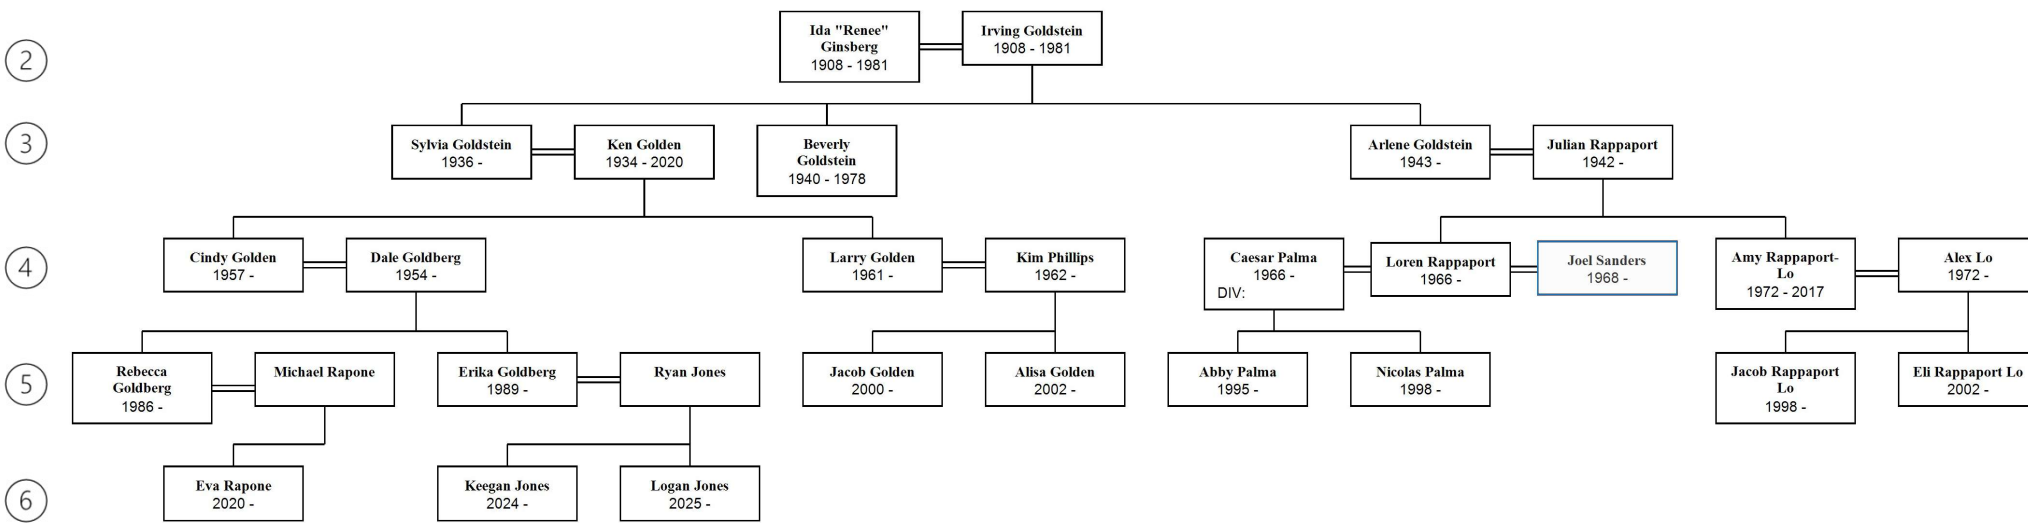

Renee Ginsberg (1908 – 1981)

June 2026

Descendants of Renee Ginsberg						
Generation	A	B	A+B	C	A+C	
			Deceased			
	Living Direct Descendants	Living Spouses	Total Living ¹	Direct Descendants	Total Direct Descendants ²	
3rd	2	1	3	1	3	
4th	3	4	7	1	4	
5th	8	2	10	0	8	
6th	3	0	3	0	3	
Total	16	7	23	2	18	

⁽¹⁾ excludes divorced spouses
⁽²⁾ excludes all spouses

Surnames by Generation
 3rd: Golden, Rappaport
 4th: Golden, Goldberg, Palma, Rappaport –Lo
 5th: Rapone, Jones