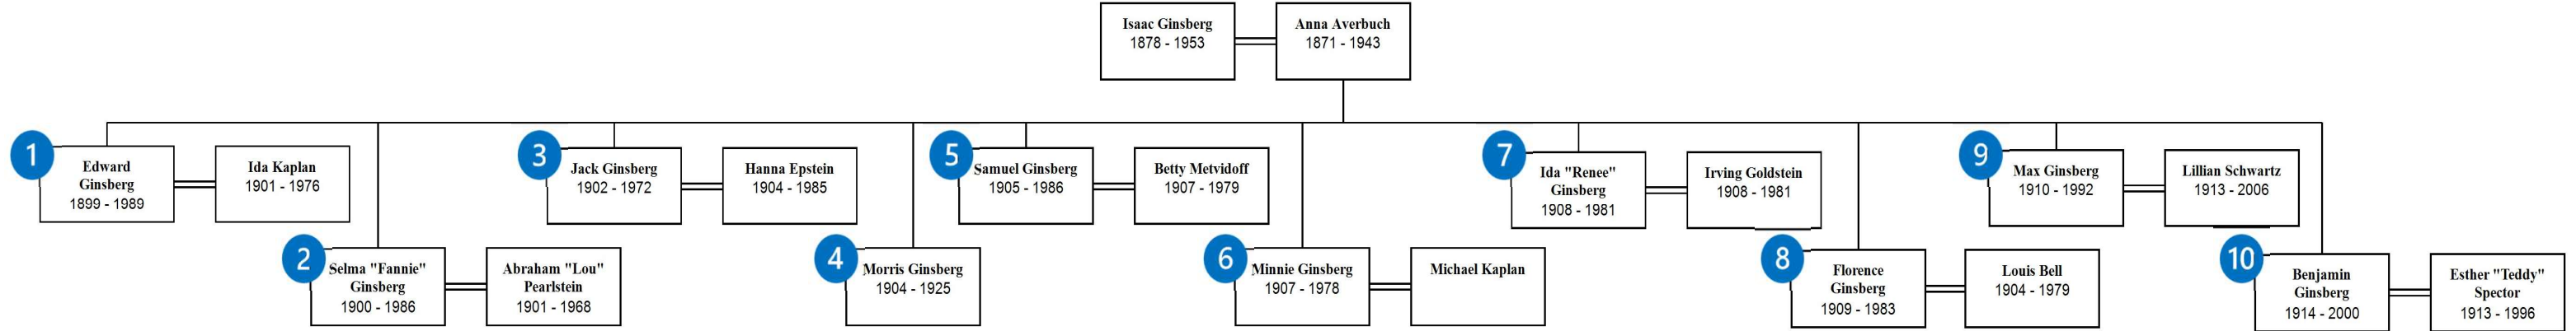

Anna & Isaac Ginsberg Family Tree

June 13, 2026

Kevin Stein
4th Generation, Benjamin Ginsberg Branch
301.775.6702 | kevin@truestein.com

Anna & Isaac Ginsberg | 10 Children & Spouses

	A	B	A+B	C	A+C
	Living Direct Descendants	Living Spouses	Total Living ¹	Deceased Direct Descendants	Total Direct Descendants ²
2nd	0	0	0	10	10
3rd	7	5	12	19	26
4th	49	44	93	3	52
5th	91	25	116	2	93
6th	45	0	45	0	45
Total	192	74	266	34	226

	A	B	A+B	C	A+C
	Living Direct Descendants	Living Spouses	Total Living ¹	Deceased Direct Descendants	Total Direct Descendants ²
Edward	20	9	29	5	25
Fannie	28	9	37	7	35
Jack	32	13	45	4	36
Morris	0	0	0	1	1
Samuel	20	6	26	3	23
Minnie	18	7	25	5	23
Renee	16	7	23	3	19
Florence	8	6	14	3	11
Max	22	9	31	1	23
Ben	28	8	36	2	30
Total	192	74	266	34	226

(1) Excludes divorced spouses
 (2) Excludes all spouses

Edward Ginsberg (1899 – 1989)

- ②
- ③
- ④
- ⑤
- ⑥

Descendants of Edward Ginsberg					
Generation	A	B	A+B	C	A+C
	Living Direct Descendants	Living Spouses	Total Living ¹	Deceased	
				Direct Descendants	Total Direct Descendants ²
3rd	0	0	0	3	3
4th	4	4	8	1	5
5th	7	5	12	0	7
6th	9	0	9	0	9
Total	20	9	29	4	24