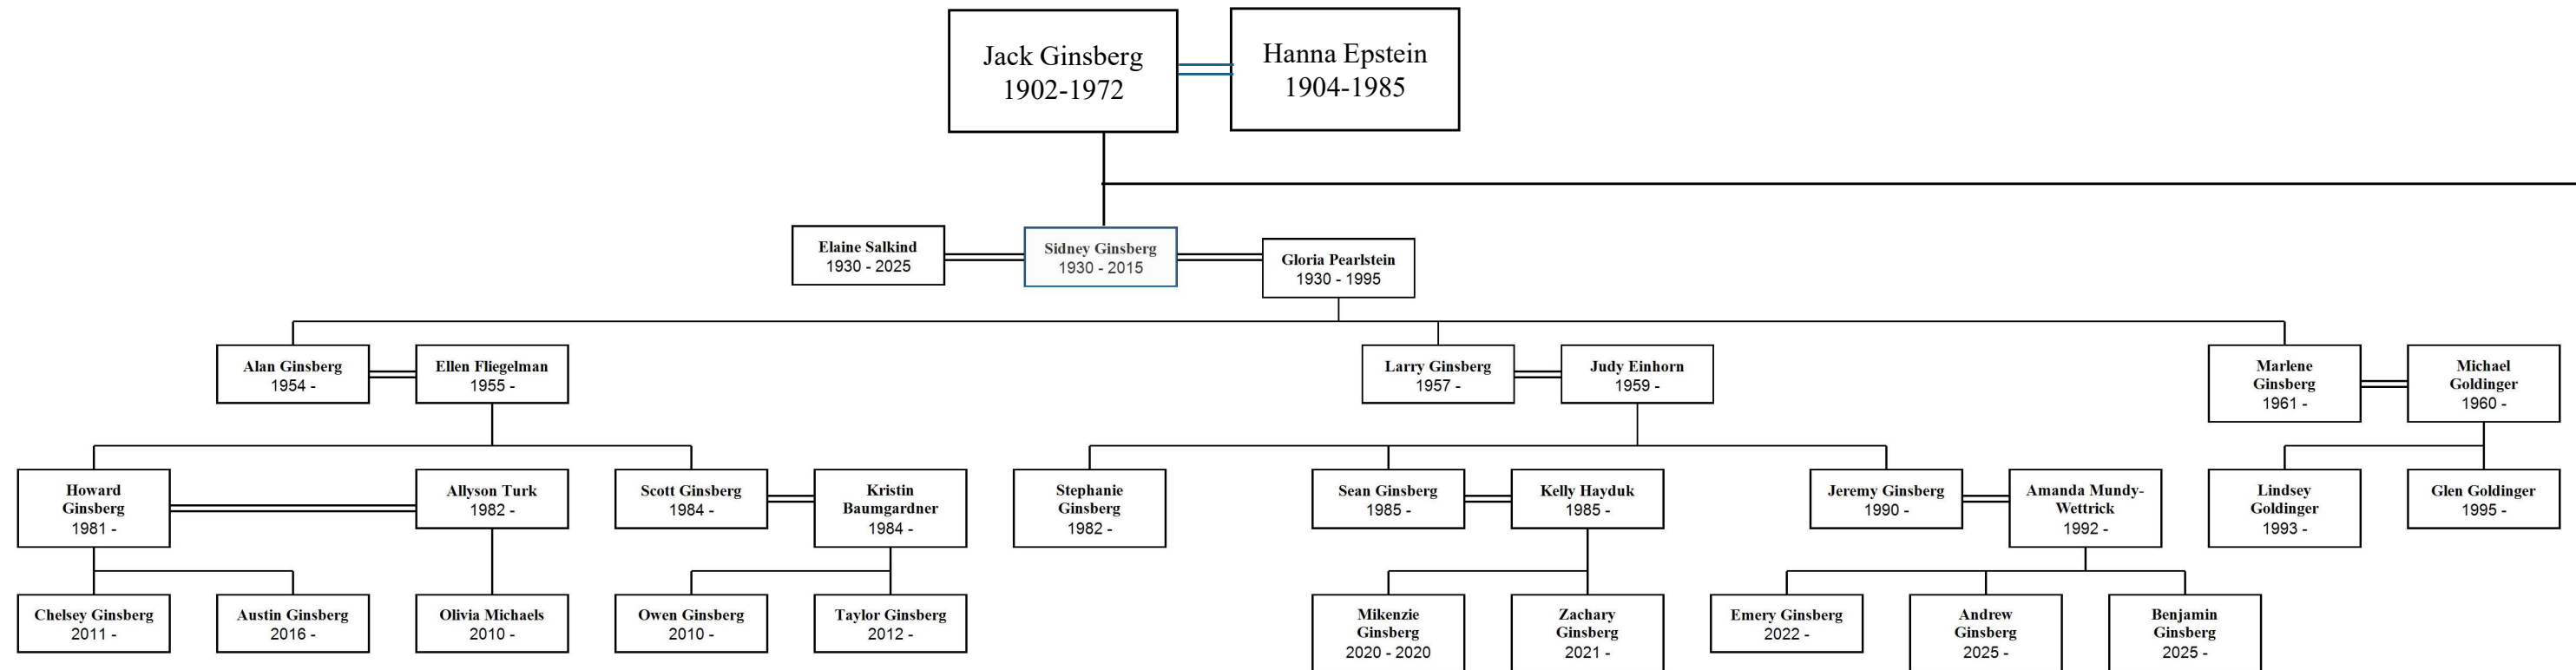

Jack Ginsberg (1902 – 1972)

June 2026

2

3

4

5

6

2

3

4

5

6

Descendants of Jack Ginsberg					
Generation	A	B	A+B	C	A+C
	Living Direct Descendants	Living Spouses	Total Living ¹	Deceased Direct Descendants	Total Direct Descendants ²
3rd	0	0	0	2	2
4th	5	6	11	1	6
5th	11	7	18	0	11
6th	16	0	16	0	16
Total	32	13	45	3	35