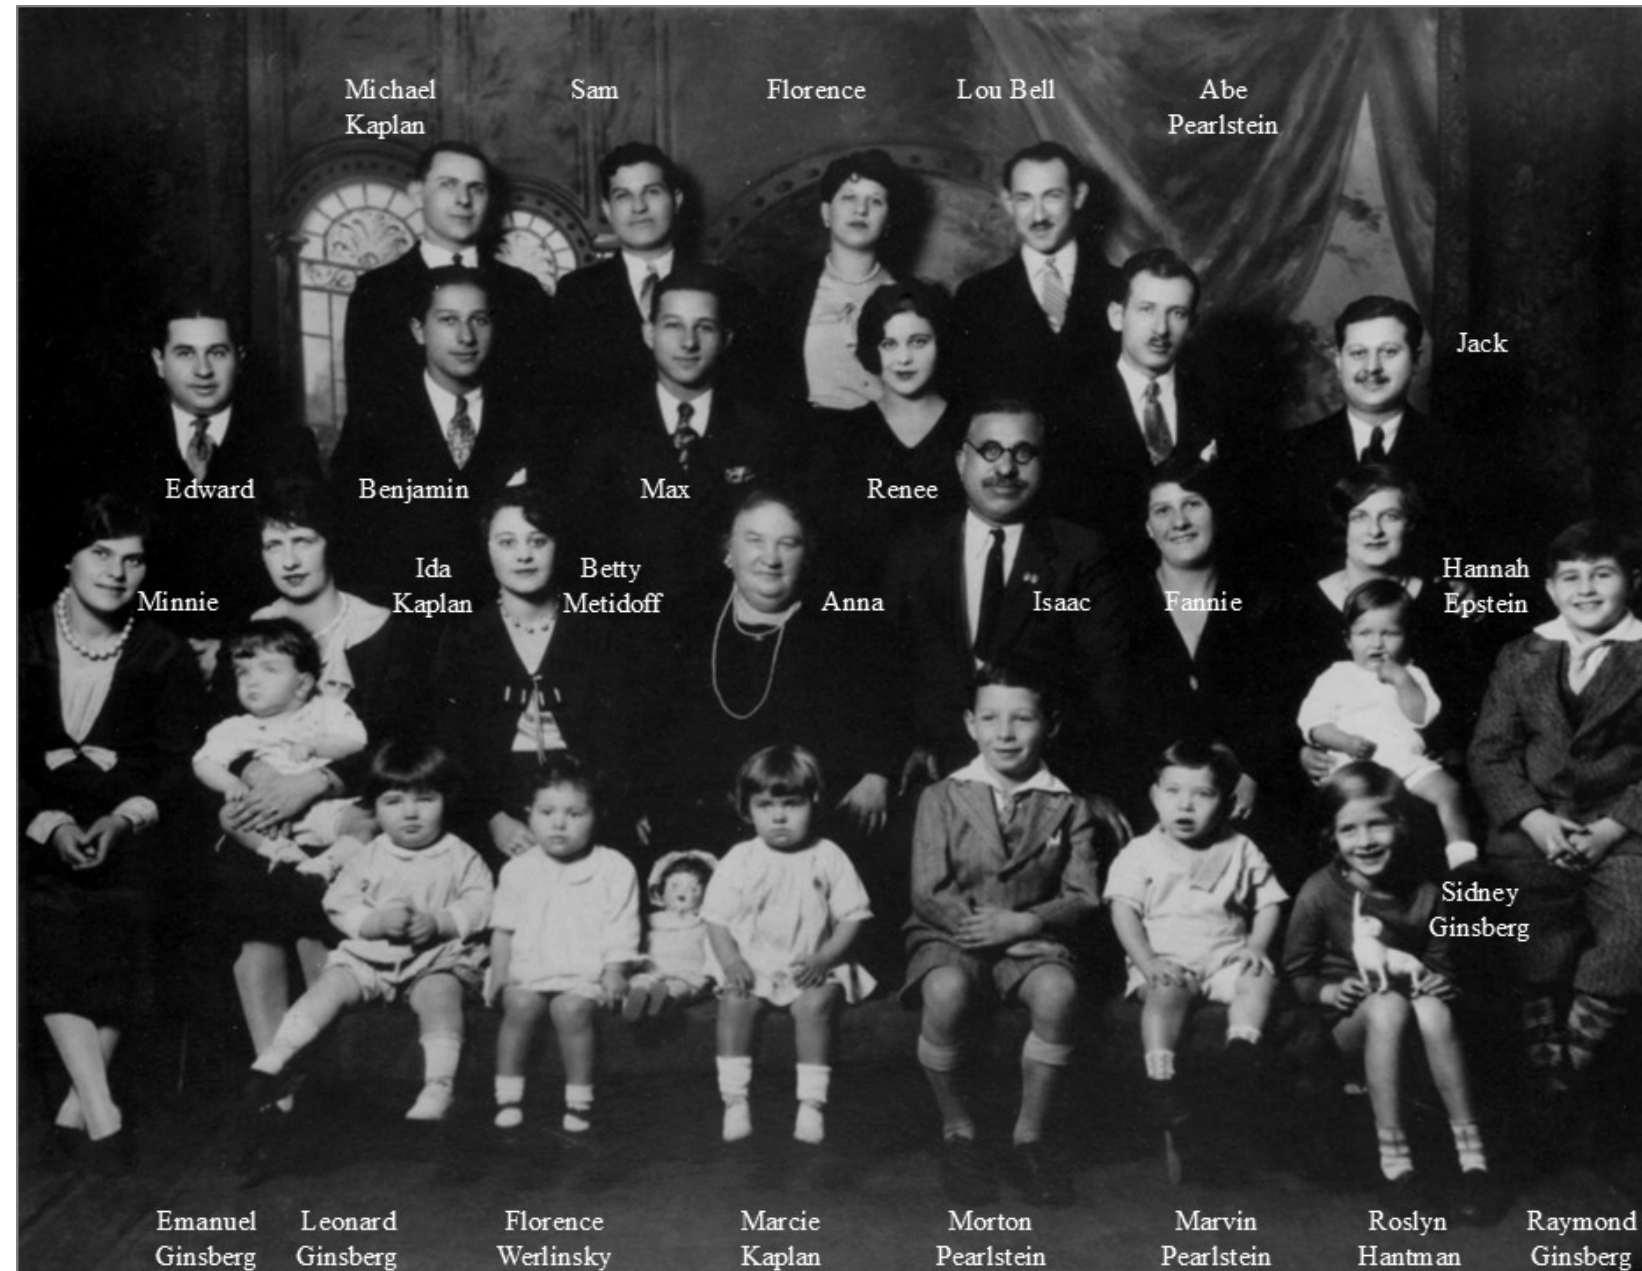

Anna & Isaac Ginsberg Family Tree

June 13, 2026

Kevin Stein
4th Generation, Benjamin Ginsberg Branch
301.775.6702 | kevin@truestein.com

Anna & Isaac Ginsberg | 10 Children & Spouses

	A	B	A+B	C	A+C
	Living Direct Descendants	Living Spouses	Total Living ¹	Deceased Direct Descendants	Total Direct Descendants ²
2nd	0	0	0	10	10
3rd	7	5	12	19	26
4th	49	44	93	3	52
5th	91	25	116	2	93
6th	45	0	45	0	45
Total	192	74	266	34	226