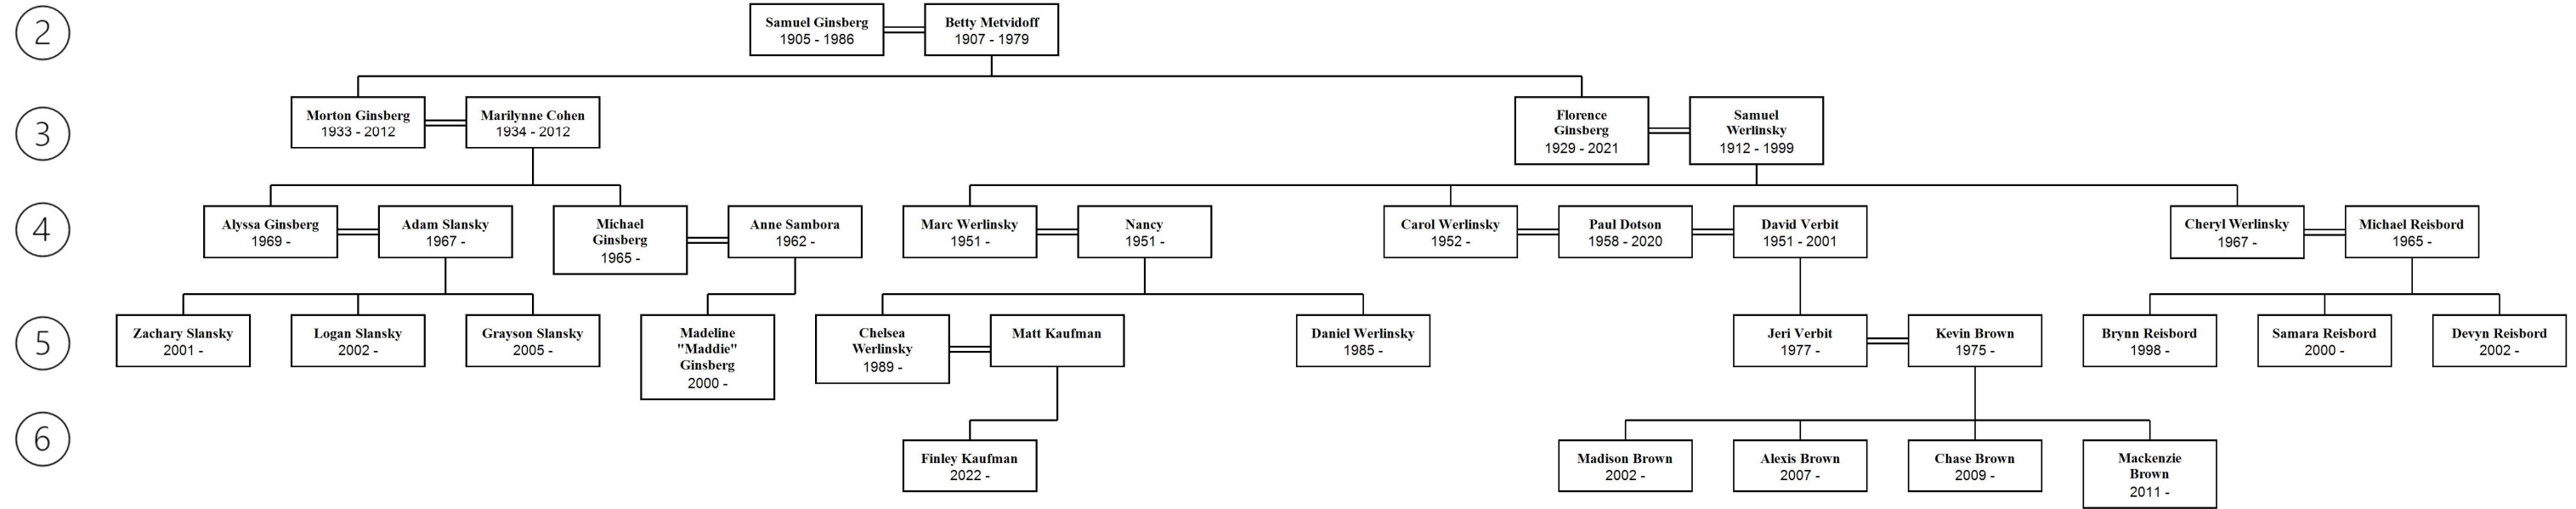

Descendants of Samuel Ginsberg					
Generation	A	B	A+B	C	A+C
	Living Direct Descendants	Living Spouses	Total Living¹	Deceased Direct Descendants	Total Direct Descendants²
3rd	0	0	0	2	2
4th	5	4	9	0	5
5th	10	2	12	0	10
6th	5	0	5	0	5
Total	20	6	26	2	22

(1) excludes divorced spouses
(2) excludes all spouses

Surnames by Generation
3rd: **Ginsberg**, Werlinsky
4th: **Ginsberg**, Reisbord, Slansky, Werlinsky, Verbit
5th: Brown, Kaufman, Reisbord, Slansky, Werlinsky
6th: Brown, Kaufman