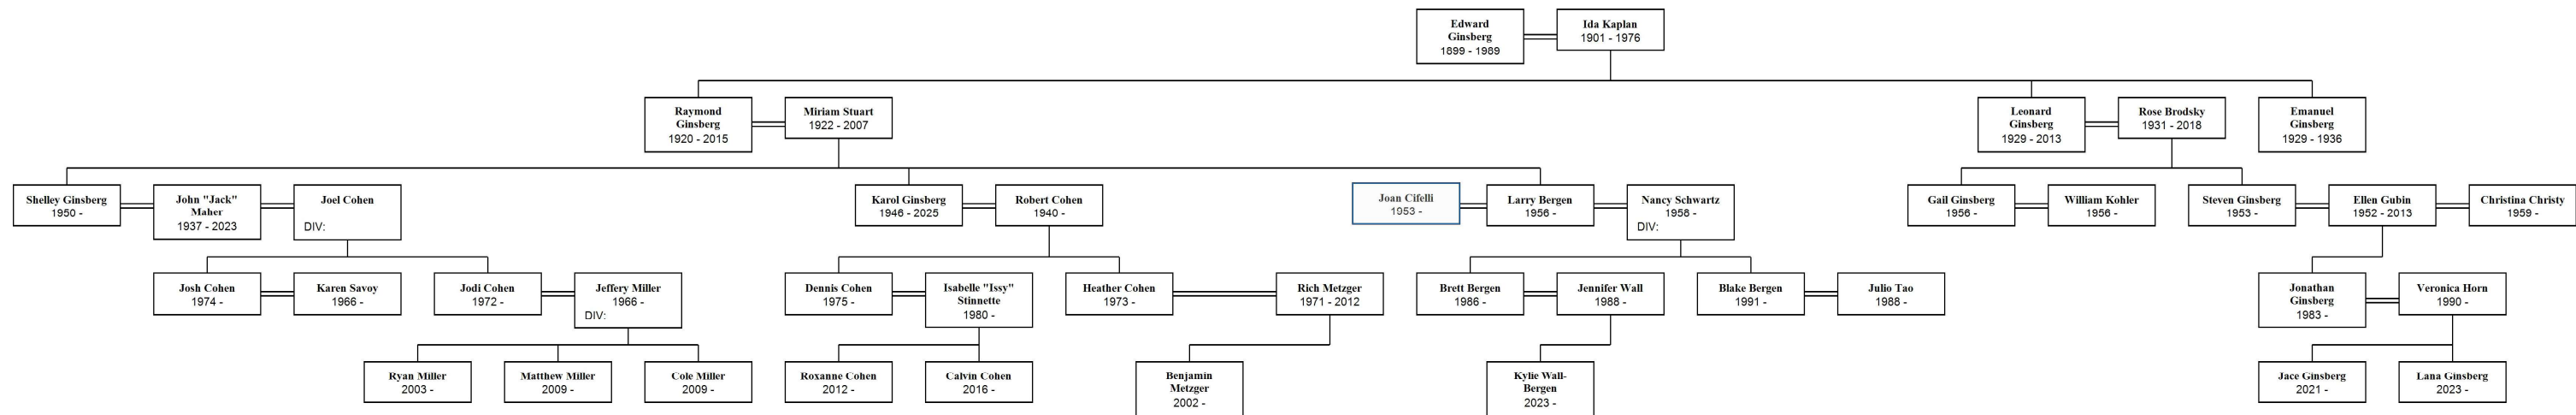

Anna & Isaac Ginsberg Family Tree

June 13, 2026

Kevin Stein
4th Generation, Benjamin Ginsberg Branch
301.775.6702 | kevin@truestein.com

Anna & Isaac Ginsberg | 10 Children & Spouses

	A	B	A+B	C	A+C
	Living Direct Descendants	Living Spouses	Total Living ¹	Deceased Direct Descendants	Total Direct Descendants ²
2nd	0	0	0	10	10
3rd	7	5	12	19	26
4th	49	44	93	3	52
5th	91	25	116	2	93
6th	45	0	45	0	45
Total	192	74	266	34	226

	A	B	A+B	C	A+C
	Living Direct Descendants	Living Spouses	Total Living ¹	Deceased Direct Descendants	Total Direct Descendants ²
Edward	20	9	29	5	25
Fannie	28	9	37	7	35
Jack	32	13	45	4	36
Morris	0	0	0	1	1
Samuel	20	6	26	3	23
Minnie	18	7	25	5	23
Renee	16	7	23	3	19
Florence	8	6	14	3	11
Max	22	9	31	1	23
Ben	28	8	36	2	30
Total	192	74	266	34	226

	Decendant	Branch	Birth Year
1	Sylvia Golden	Renee	1936
2	Jerry Ginsberg	Max	1938
3	Francine Stein	Ben	1941
4	Bonnie Weiss	Max	1942
5	Arlene Rappaport	Renee	1943
6	Gene Ginsberg	Ben	1946
7	Allan Ginsberg	Max	1946

(1) Excludes divorced spouses
 (2) Excludes all spouses

Edward Ginsberg (1899 – 1989)

- ②
- ③
- ④
- ⑤
- ⑥

Descendants of Edward Ginsberg					
Generation	A	B	A+B	C	A+C
	Living Direct Descendants	Living Spouses	Total Living ¹	Deceased	
				Direct Descendants	Total Direct Descendants ²
3rd	0	0	0	3	3
4th	4	4	8	1	5
5th	7	5	12	0	7
6th	9	0	9	0	9
Total	20	9	29	4	24