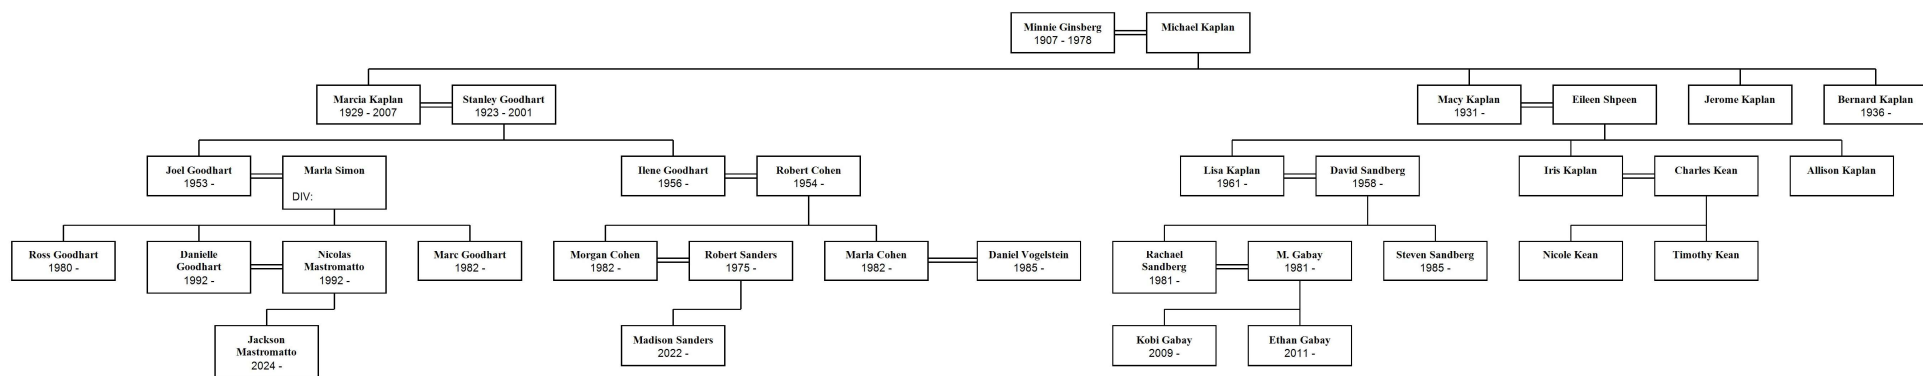

# Minnie Ginsberg (1907 – 1978)

June 2026

2

3

4

5

6

Descendants of Minnie Ginsberg					
Generation	A	B	A+B	C	A+C
	Living Direct	Living	Total	Deceased	Total Direct
	Descendants	Spouses	Living <sup>1</sup>	Direct	Descendants <sup>2</sup>
3rd	0	0	0	2	2
4th	5	3	8	0	5
5th	9	4	13	0	9
6th	4	0	4	0	4
Total	18	7	25	2	20

<sup>(1)</sup> excludes divorced spouses  
<sup>(2)</sup> excludes all spouses

Surnames by Generation  
 3<sup>rd</sup>: Goodhart, Kaplan  
 4<sup>th</sup>: Goodhart, Cohen, Sandberg, Kean  
 5<sup>th</sup>: Gabay, Goodhart, Kean, Mastromotto, Sandberg, Sanders, Vogelstein  
 6<sup>th</sup>: Gabay, Kean, Mastromotto, Sanders