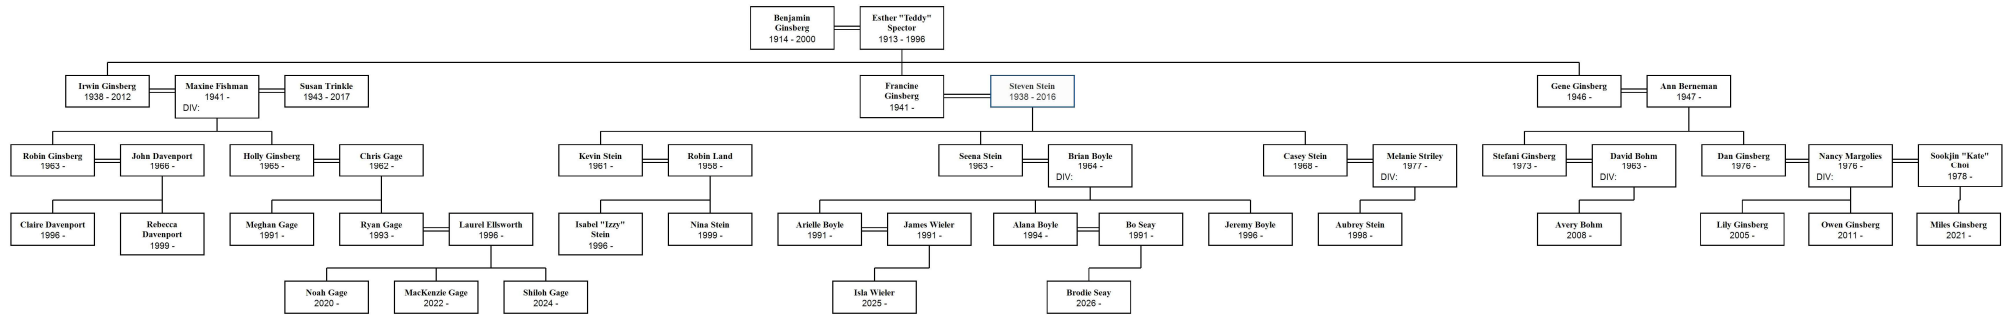

# Benjamin Ginsberg (1914 – 2000)

June 2026

- 2
- 3
- 4
- 5
- 6

Descendants of Benjamin Ginsberg					
Generation	A	B	A+B	C	A+C
	Living Direct	Living	Total	Deceased	Total Direct
	Descendants	Spouses	Living <sup>1</sup>	Direct	Descendants <sup>2</sup>
3rd	2	1	3	1	3
4th	7	4	11	0	7
5th	14	3	17	0	14
6th	5	0	5	0	5
<b>Total</b>	<b>28</b>	<b>8</b>	<b>36</b>	<b>1</b>	<b>29</b>

<sup>(1)</sup> excludes divorced spouses  
<sup>(2)</sup> excludes all spouses

Surnames by Generation  
 3<sup>rd</sup>: **Ginsberg**, Stein  
 4<sup>th</sup>: Bohm, Boyle, Davenport, Gage, **Ginsberg**, Stein  
 5<sup>th</sup>: Gage, **Ginsberg**, Wieler  
 6<sup>th</sup>: Gage, Seay, Wieler