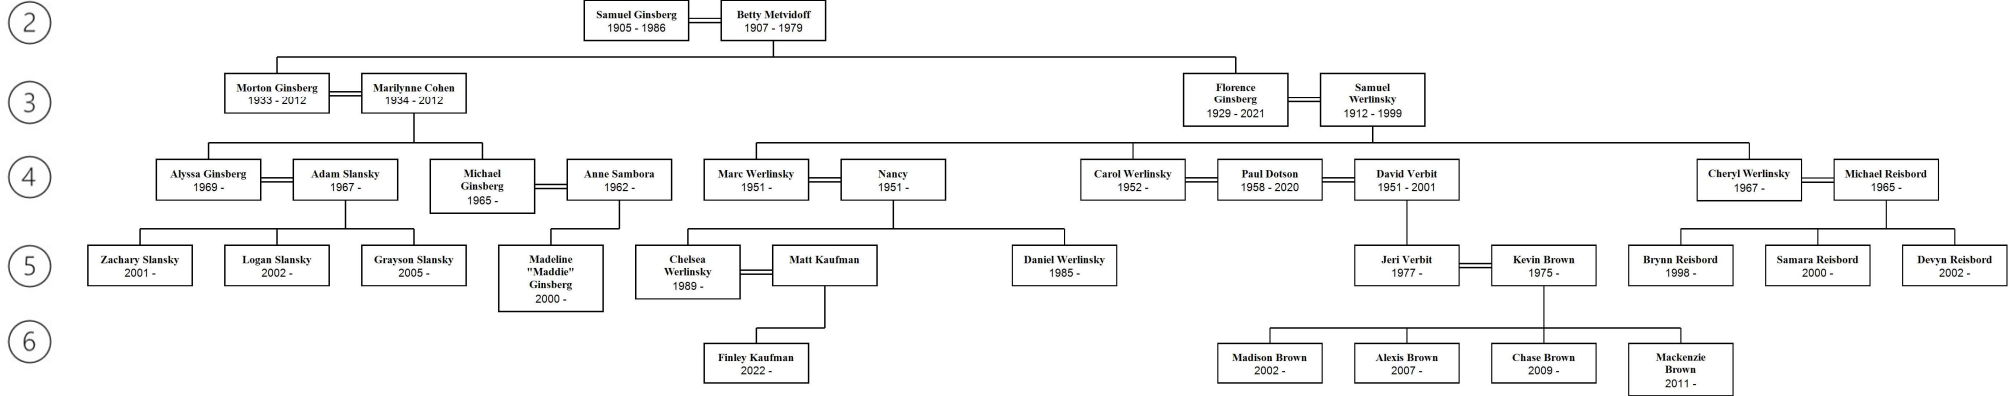

Samuel Ginsberg (1905 – 1986)

June 2026

Descendants of Samuel Ginsberg					
Generation	A	B	A+B	C	A+C
	Living Direct Descendants	Living Spouses	Total Living ¹	Deceased Direct Descendants	Total Direct Descendants ²
3rd	0	0	0	2	2
4th	5	4	9	0	5
5th	10	2	12	0	10
6th	5	0	5	0	5
Total	20	6	26	2	22

(1) excludes divorced spouses
 (2) excludes all spouses

Surnames by Generation
 3rd: **Ginsberg**, Werlinsky
 4th: **Ginsberg**, Reisbord, Slansky, Werlinsky, Verbit
 5th: Brown, Kaufman, Reisbord, Slansky, Werlinsky
 6th: Brown, Kaufman